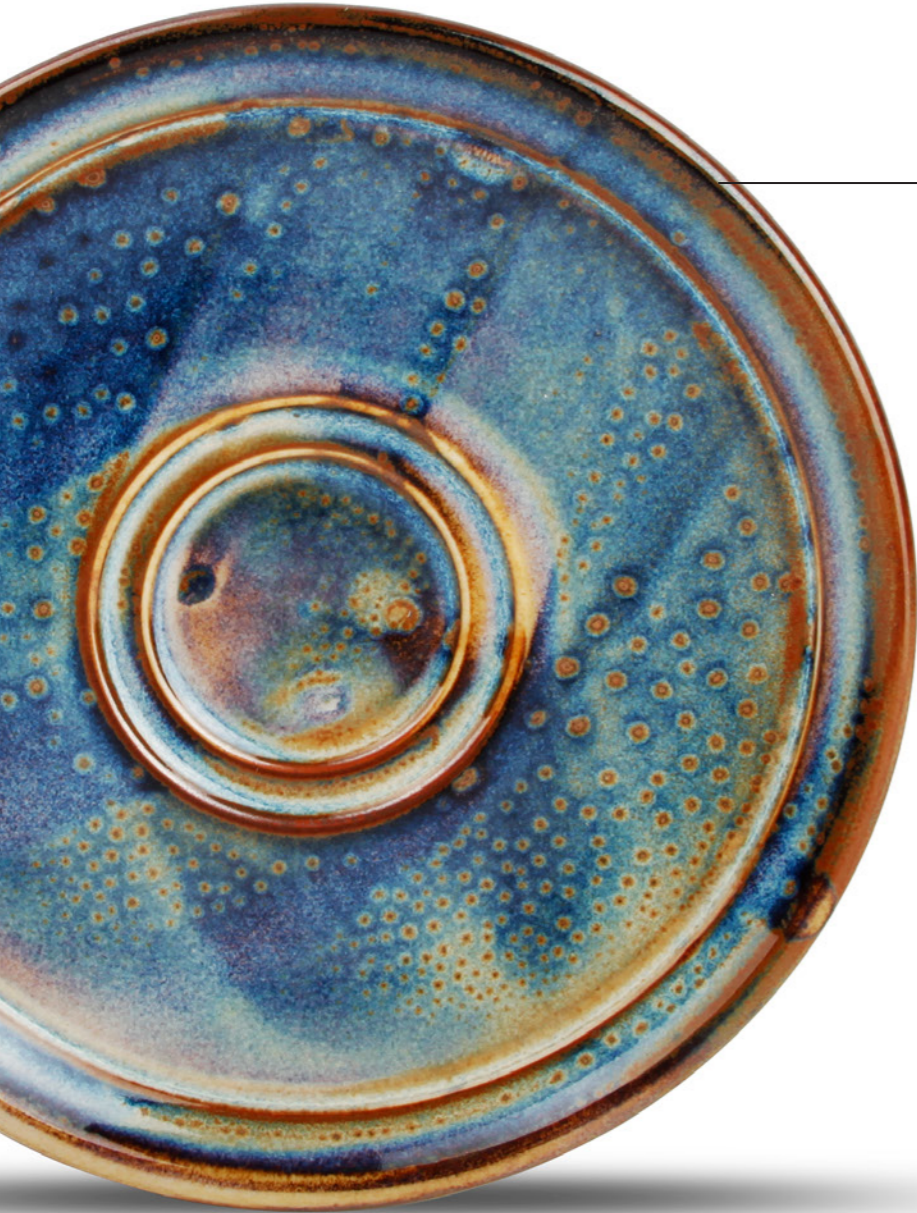

Universal saucer

The universal design ensures that the saucer fits perfectly with the following items: bowl/mocha cup 6,5cl, mocha cup 9cl, cup 19cl, cup 28cl and mug 28cl.

The universal saucer is currently available for ranges: Curvo, Escura, Nova, Grey Ceres, Black Ceres, Usko and Volta. Mix and match as you wish.