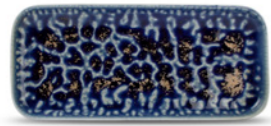

Oxido • Bowl/mug mist • 13cl
605058

Oxido • Bowl/mug mist • 26cl
605059

Oxido • Bowl black • 22,5xH7cm
605006

Oxido • Serving dish cobalt • 22x10cm
605025

Oxido • Serving dish emerald • 22x10cm
605040

Oxido • Deep plate cobalt • 18xH5,5cm
605030