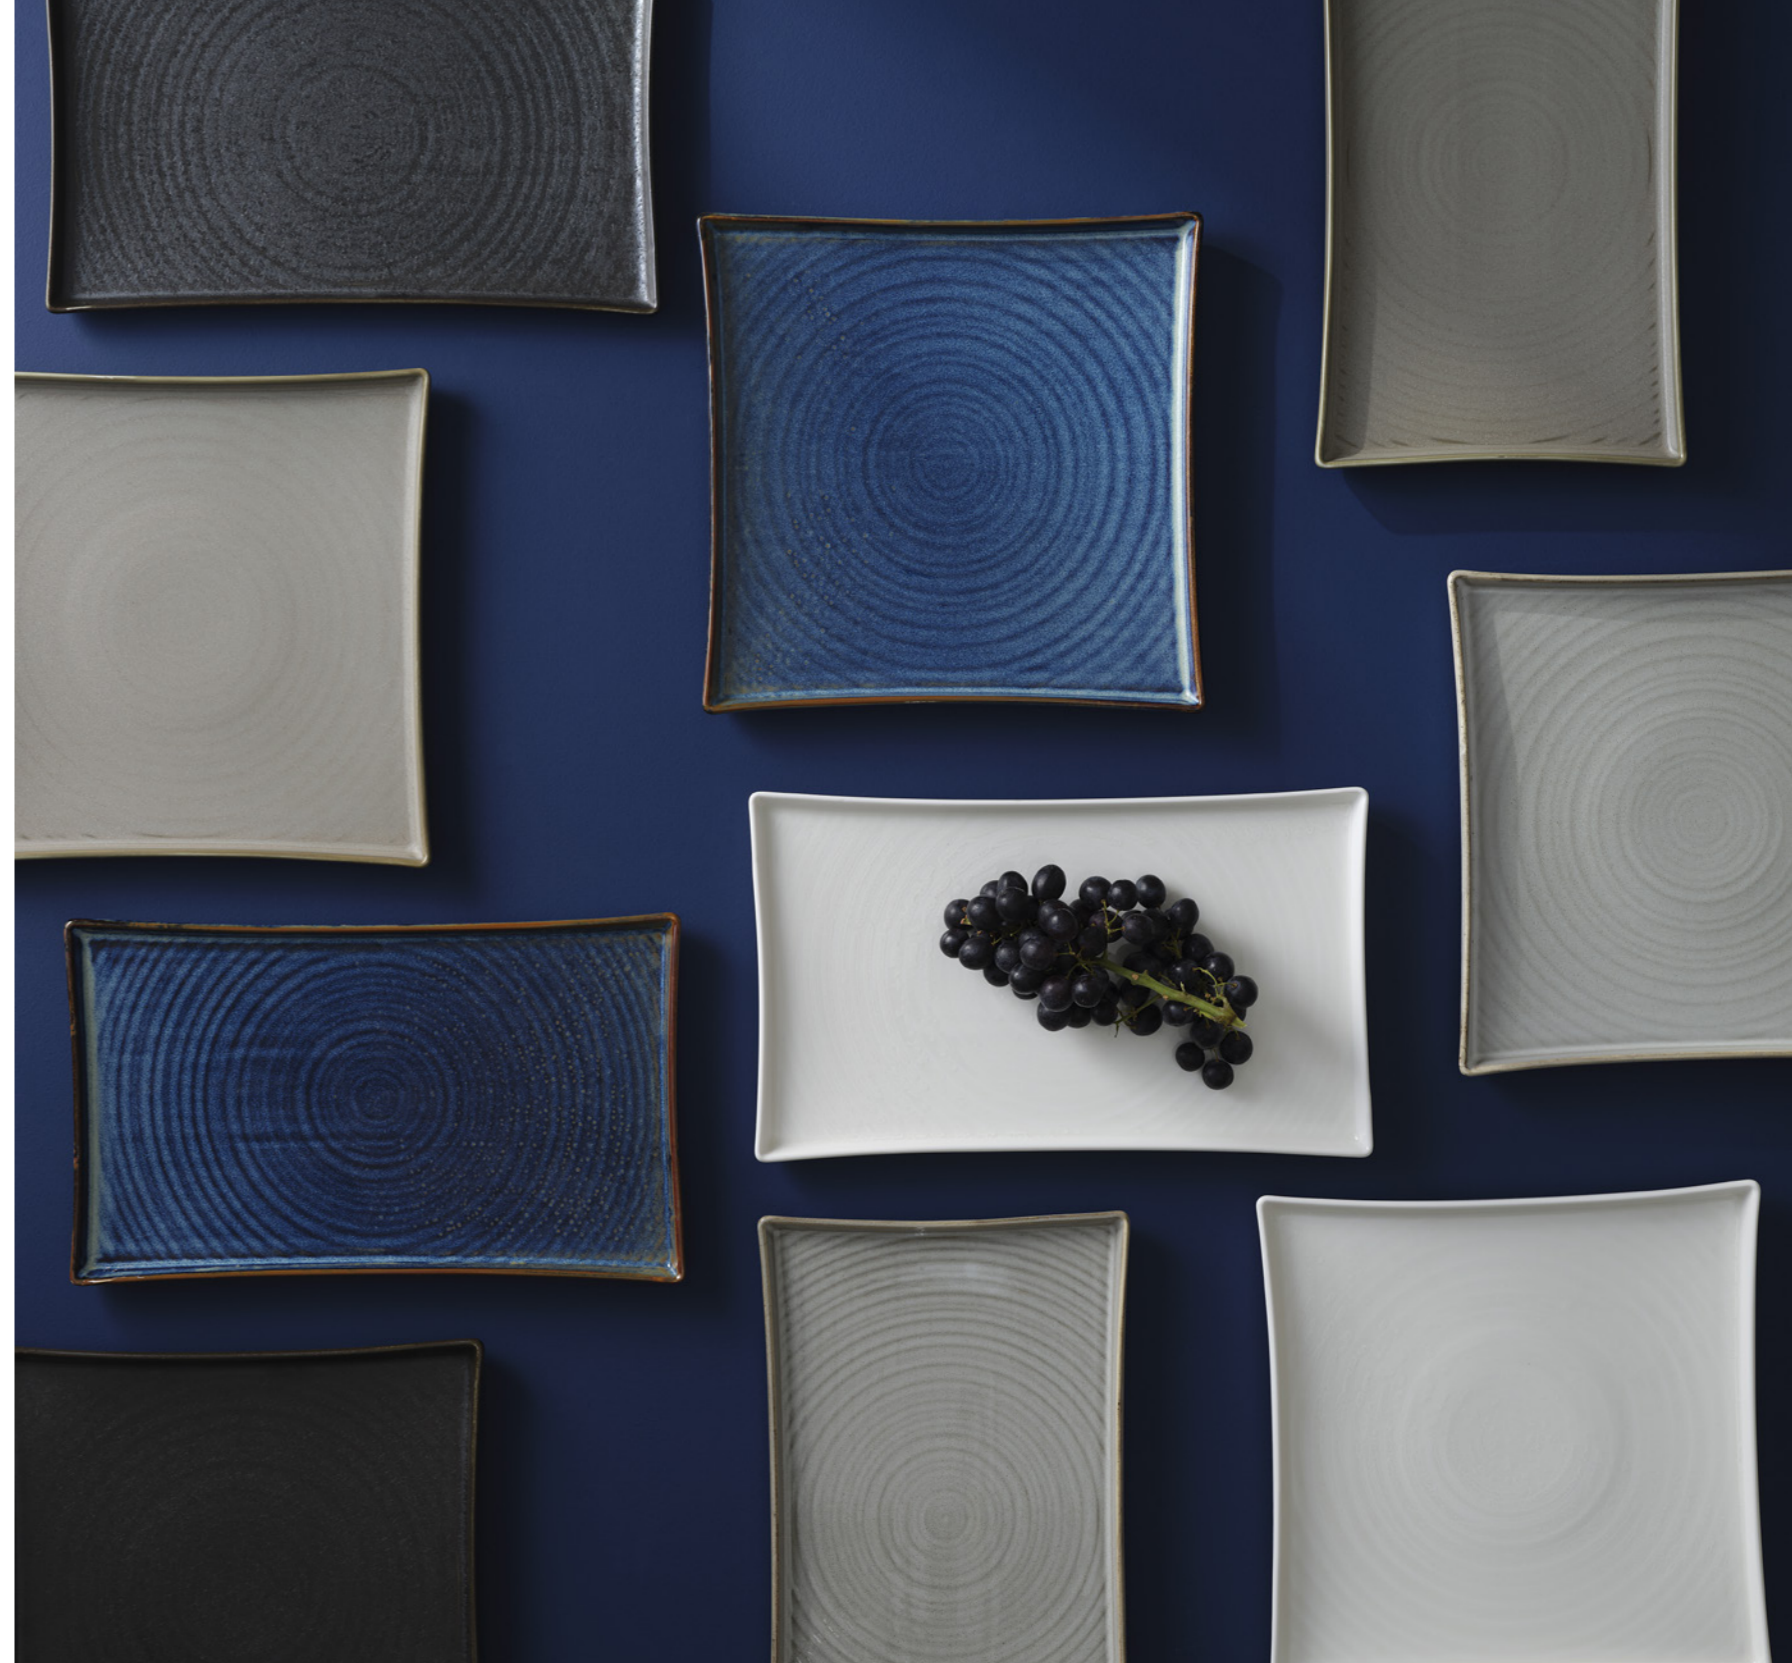

Line • Bowl conical white • 18xH9cm
642646

Line • Bowl conical white • 21,5xH11cm
642648

Line • Plate white • 20,5x20,5cm
642640

Line • Plate white • 27x27cm
642649

Line • Plate white • 22x12cm
642647

Line • Plate white • 30x17cm
642641

Line • Plate white • 33x20cm
642650

NEW

NEW

NEW

Nova

An artist's painting

Immerse yourself in the canvas of an artist with Nova. This porcelain tableware collection commands attention with its distinctive shades of blue and brown. Each piece features a unique hue, varying in intensity between blue and brown due to the reactive glazing process during production. This ensures that while no two products are identical, they harmoniously complement each other, fostering a dynamic table arrangement. Crafted from high-quality porcelain, Nova guarantees durability and resilience. Infuse vibrancy into your dining experience with Nova's vivid colours, elevating every dish with cheerfulness and charm.