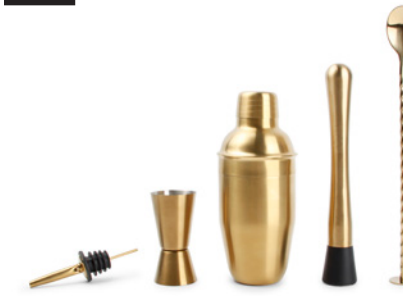

BAR

BAR • Cocktail set 7 pieces gold
824430
€39.95