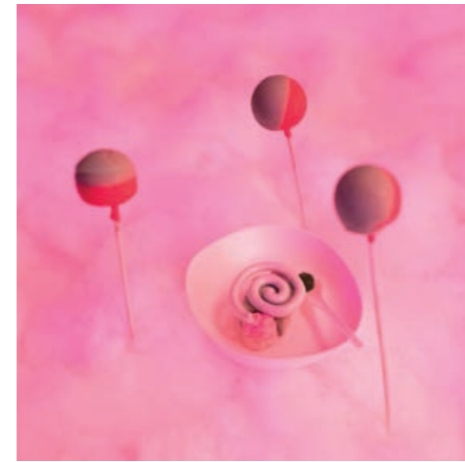

· Social Hub Barcelona