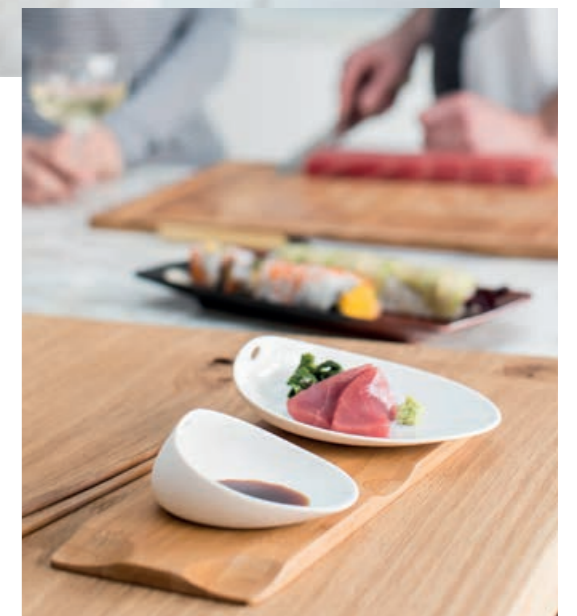

Inspired in nature and going back to our origins with a pure essential form, Jomon is a kind of shell wick can be held in your hand to eat in a free way, sitting at the table, standing or laying down