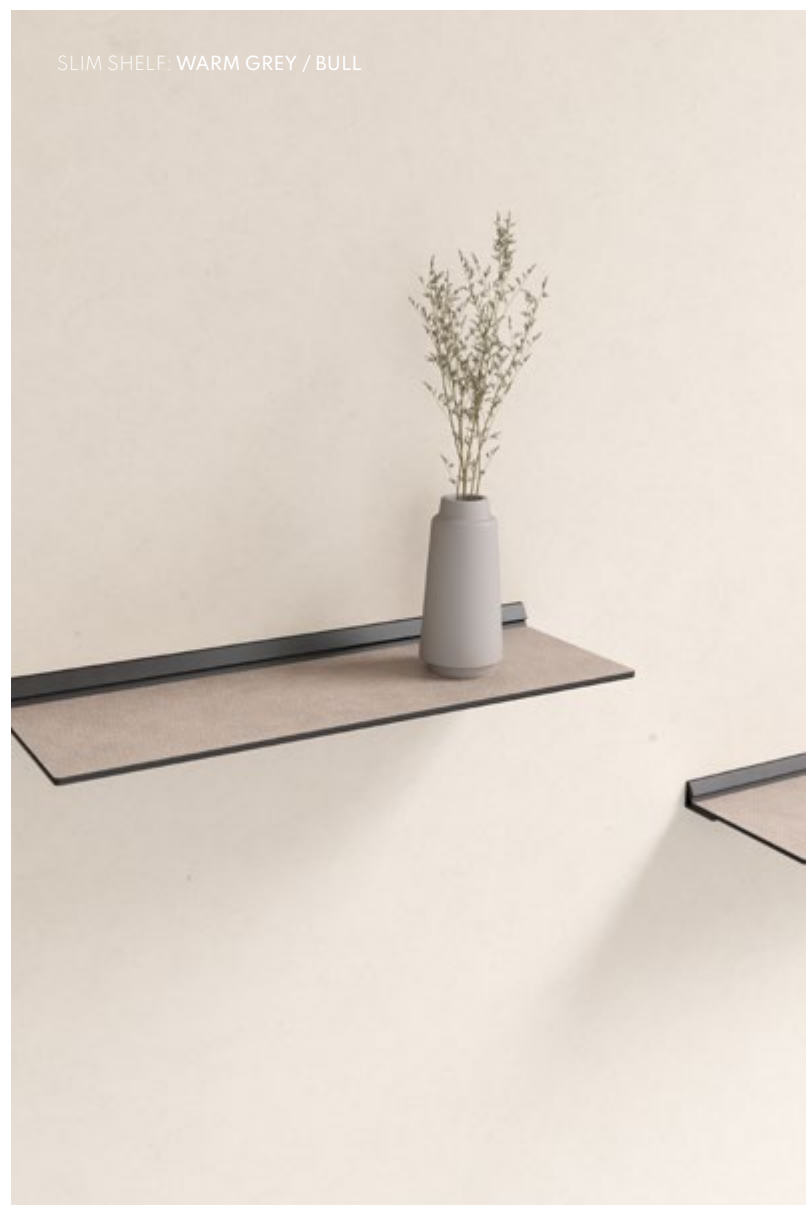

PENDULUM: BLACK / BULL

PENDULUM

Crafted from steel and covered in recycled leather, the Pendulum is a minimalist hanging design for your home, providing a perfect base for a few decorative objects or our magnetic Cone Candle Holders. The leather cords allow you to adjust the Pendulum from the ceiling at the height you prefer, enabling you to create engaging levels and dimensions in your interior.

SLIM SHELF

The sleek and minimalistic Slim Shelf is elegantly coated with recycled leather. This versatile shelf is made from black steel with a range of leather coatings to suit aesthetic preferences. Perfect for any room in the house, it offers a stylish and functional storage solution. Easily mounted to the wall – all the essential items for mounting are included.