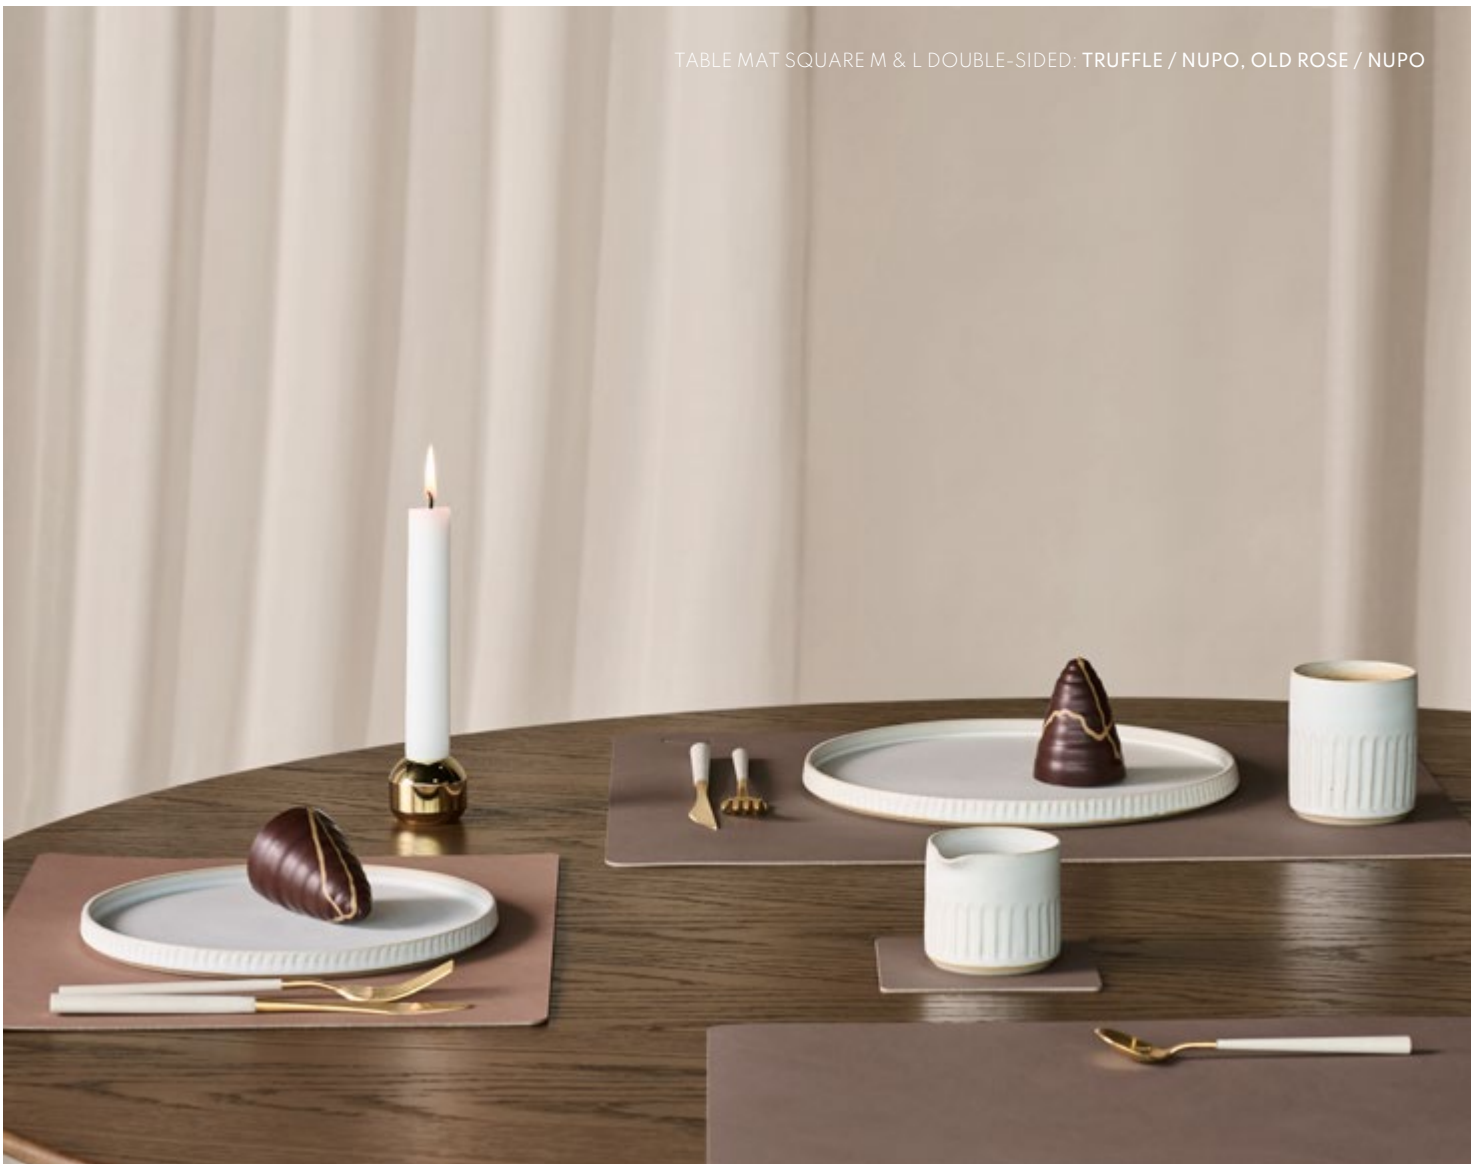

TABLE MAT SQUARE M & L DOUBLE-SIDED: TRUFFLE / NUPO, OLD ROSE / NUPO