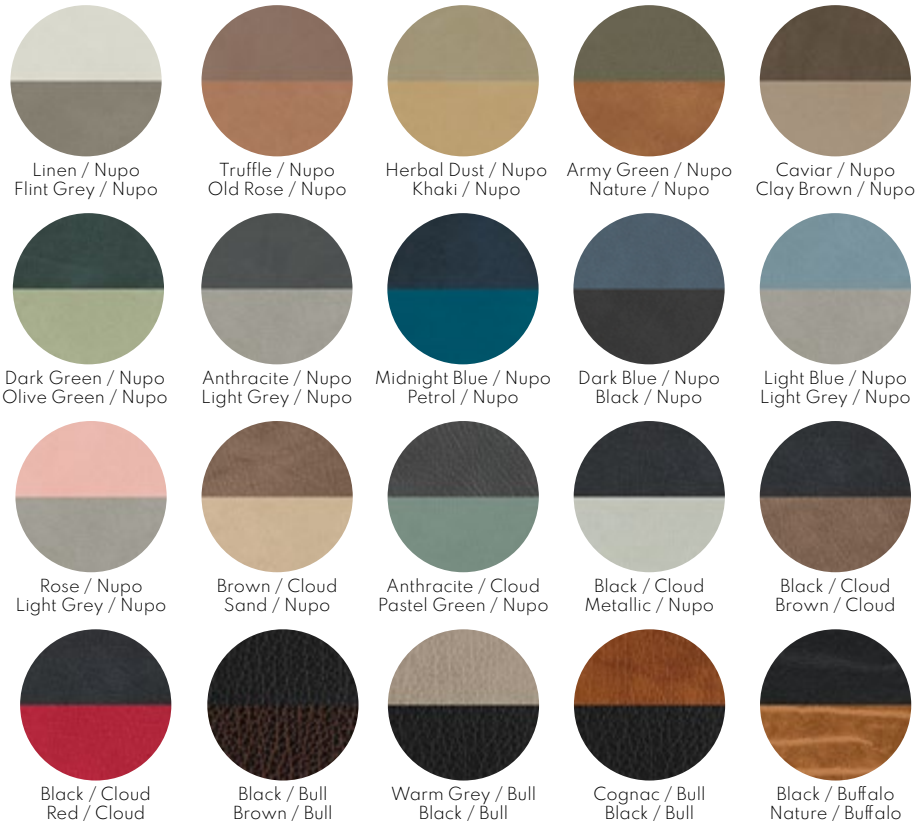

COLOUR SELECTION DOUBLE-SIDED

Our double-sided recycled leather features different colours on each side, and some of them various leather textures too. In total, there are 20 variants in the collection, all of which can be flipped to change the look and colour. The material is 2 mm thick.

NEW

The colour combinations are predefined.